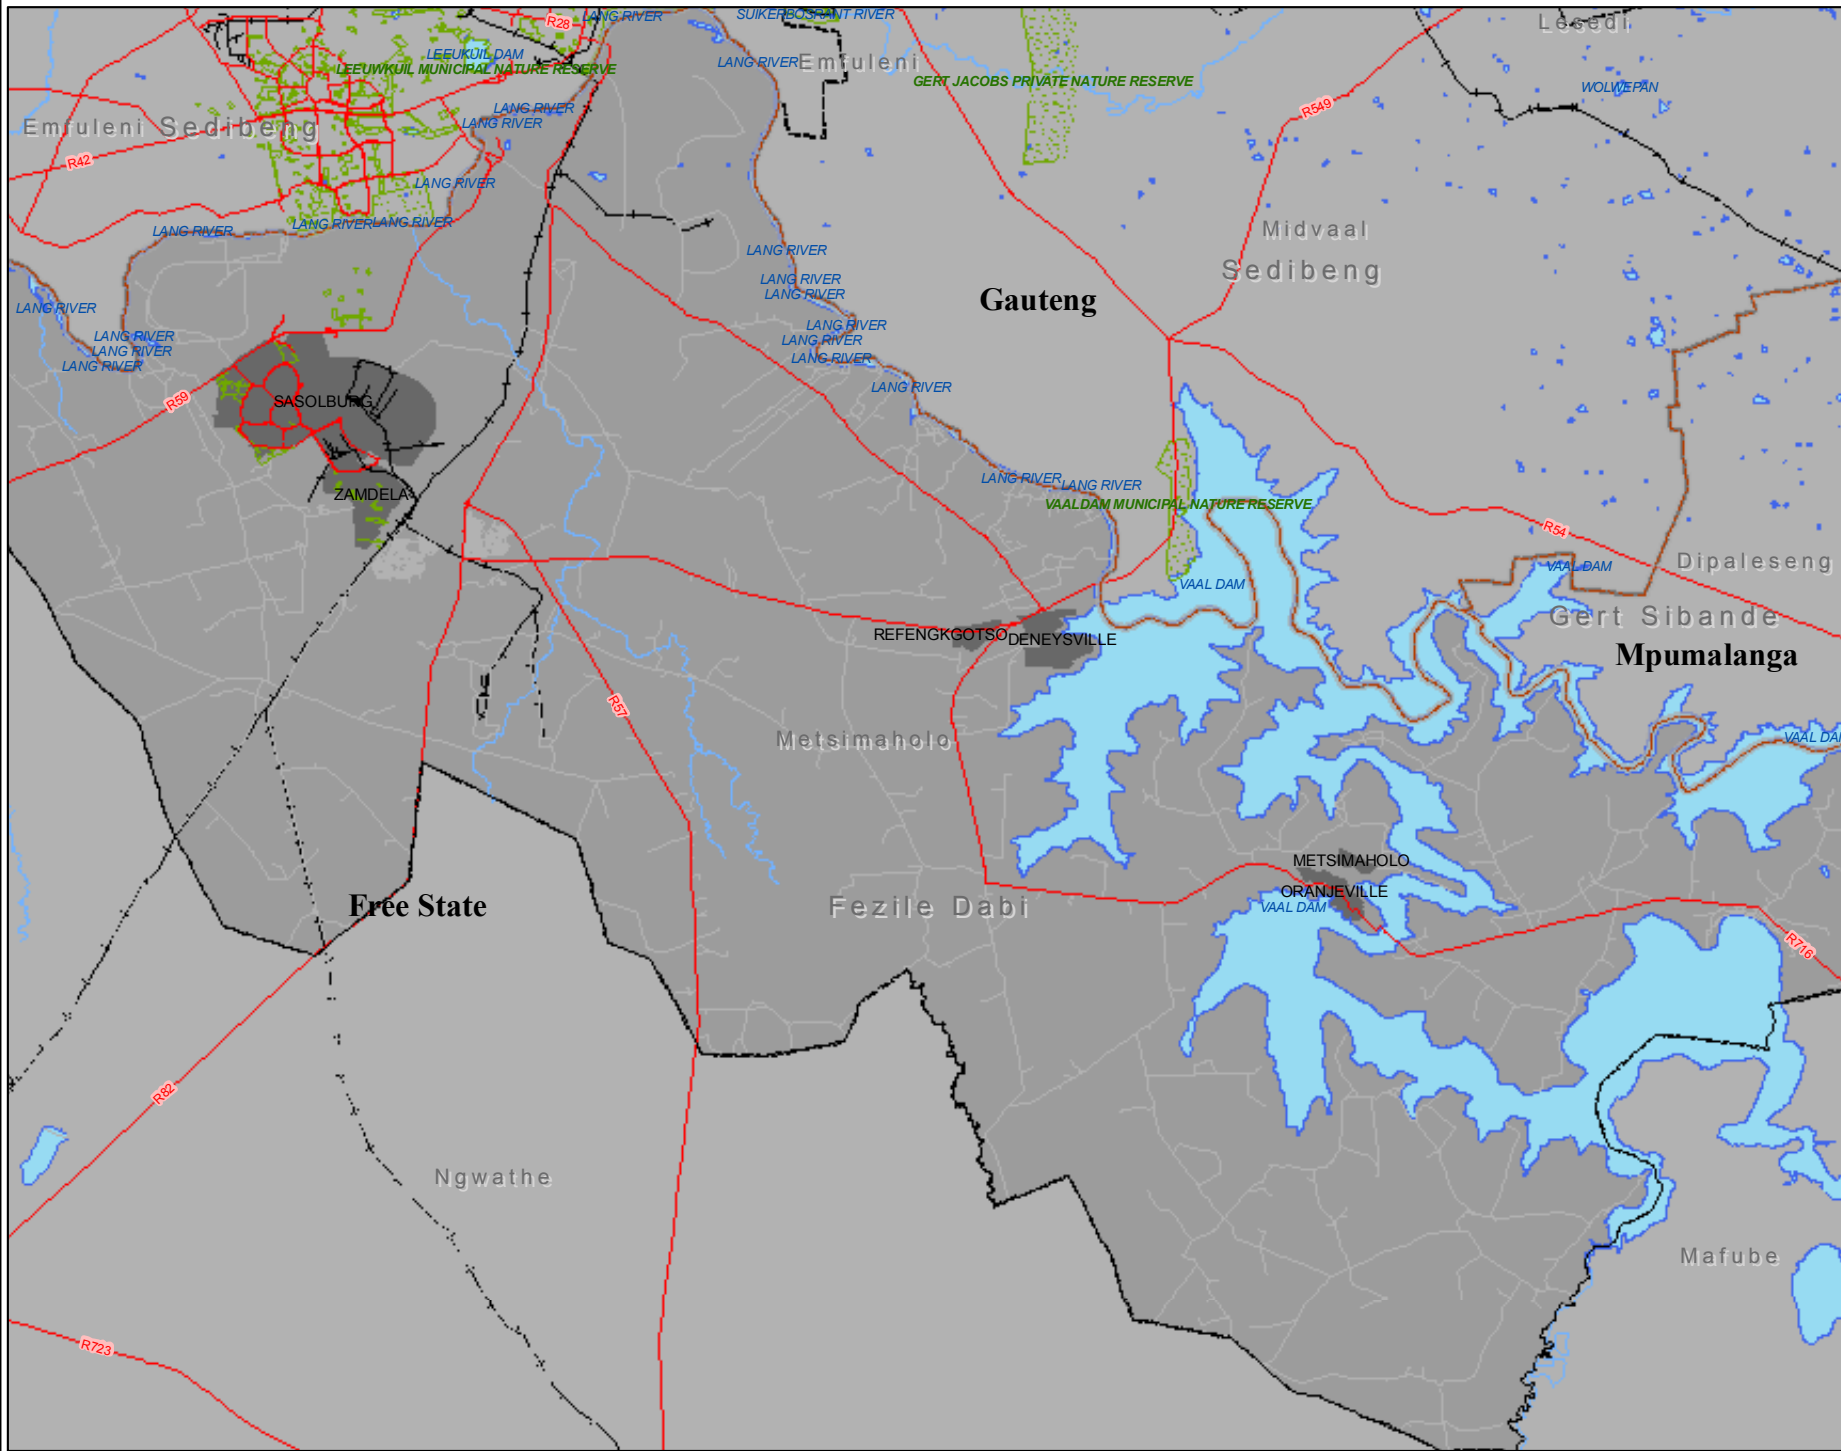

Metsimaholo Municipality - Basemap

0 2.5 5 10 km
1:300,000

Legend

- Provinces
- Local Municipal Boundaries
- National Route
- Main Route
- Secondary Route
- Rail
- Parks
- Waterbodies
- Rivers
- Settlements
- District_Municipal Boundaries

Map Created by:
National Disaster Management Centre
(+27) 12 334 0444 (t)
(+27) 12 334 0810 (f)
www.ndmc.gov.za

Data Supplied by:
Boundaries - MDB (08)
Cities & Towns - S&M (08)
Roads - BCX (08)
Parks - Dept Agriculture
Rivers & Waterbodies - BCX (08)

 
Department
Provincial and Local Government
REPUBLIC OF SOUTH AFRICA

NDMC_Maps\LM Maps\Basemap\
Metsimaholo_A4_LS